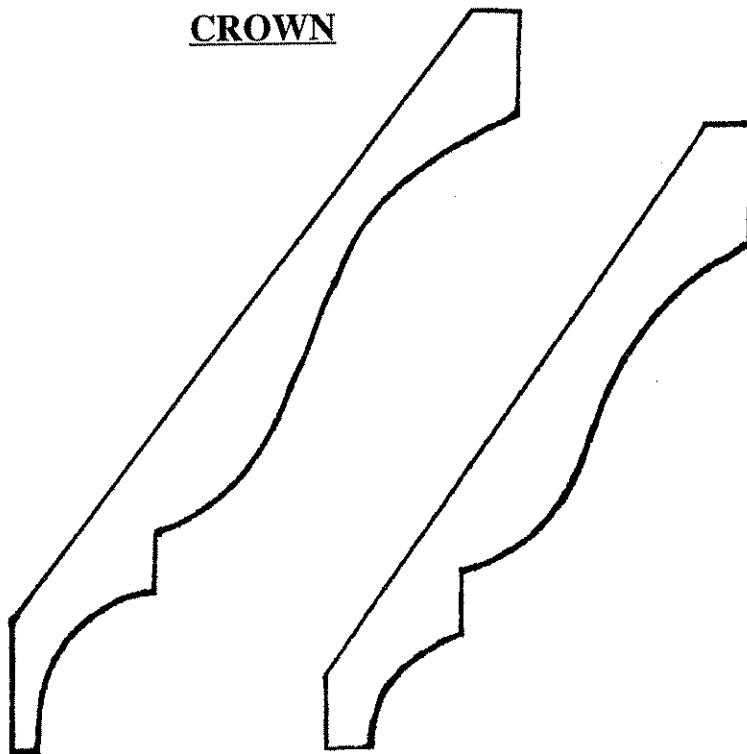

CHAIR RAIL

POP-390
5/8 X 2-5/8
4220390

COVE MOULD

POP-100
11/16 X 11/16
4220100

POP-101
1/2 X 1/2
4220101

BED MOULD

POP-166
11/16 X 1-1/4
4220166

CROWN

POP-47
7/16 X 4-5/8
4220047

POP-49
7/16 X 3-5/8
4220049

THE CLEM LUMBER & DISTRIBUTING COMPANY
POPLAR MOULDINGS

S4S SCREEN

POP-248
11/16 X 1-11/16
4220248

POP-239
3/4 X 3/4
4220239

LATTICE

POP-265
1/4 X 1-3/4
4220265

POP-240
1-1/4 X 2-1/4
4220240

CORNER GUARD

POP-205
1-1/16 X 1-1/16
4220205

POP-206
3/4 X 3/4
4220206